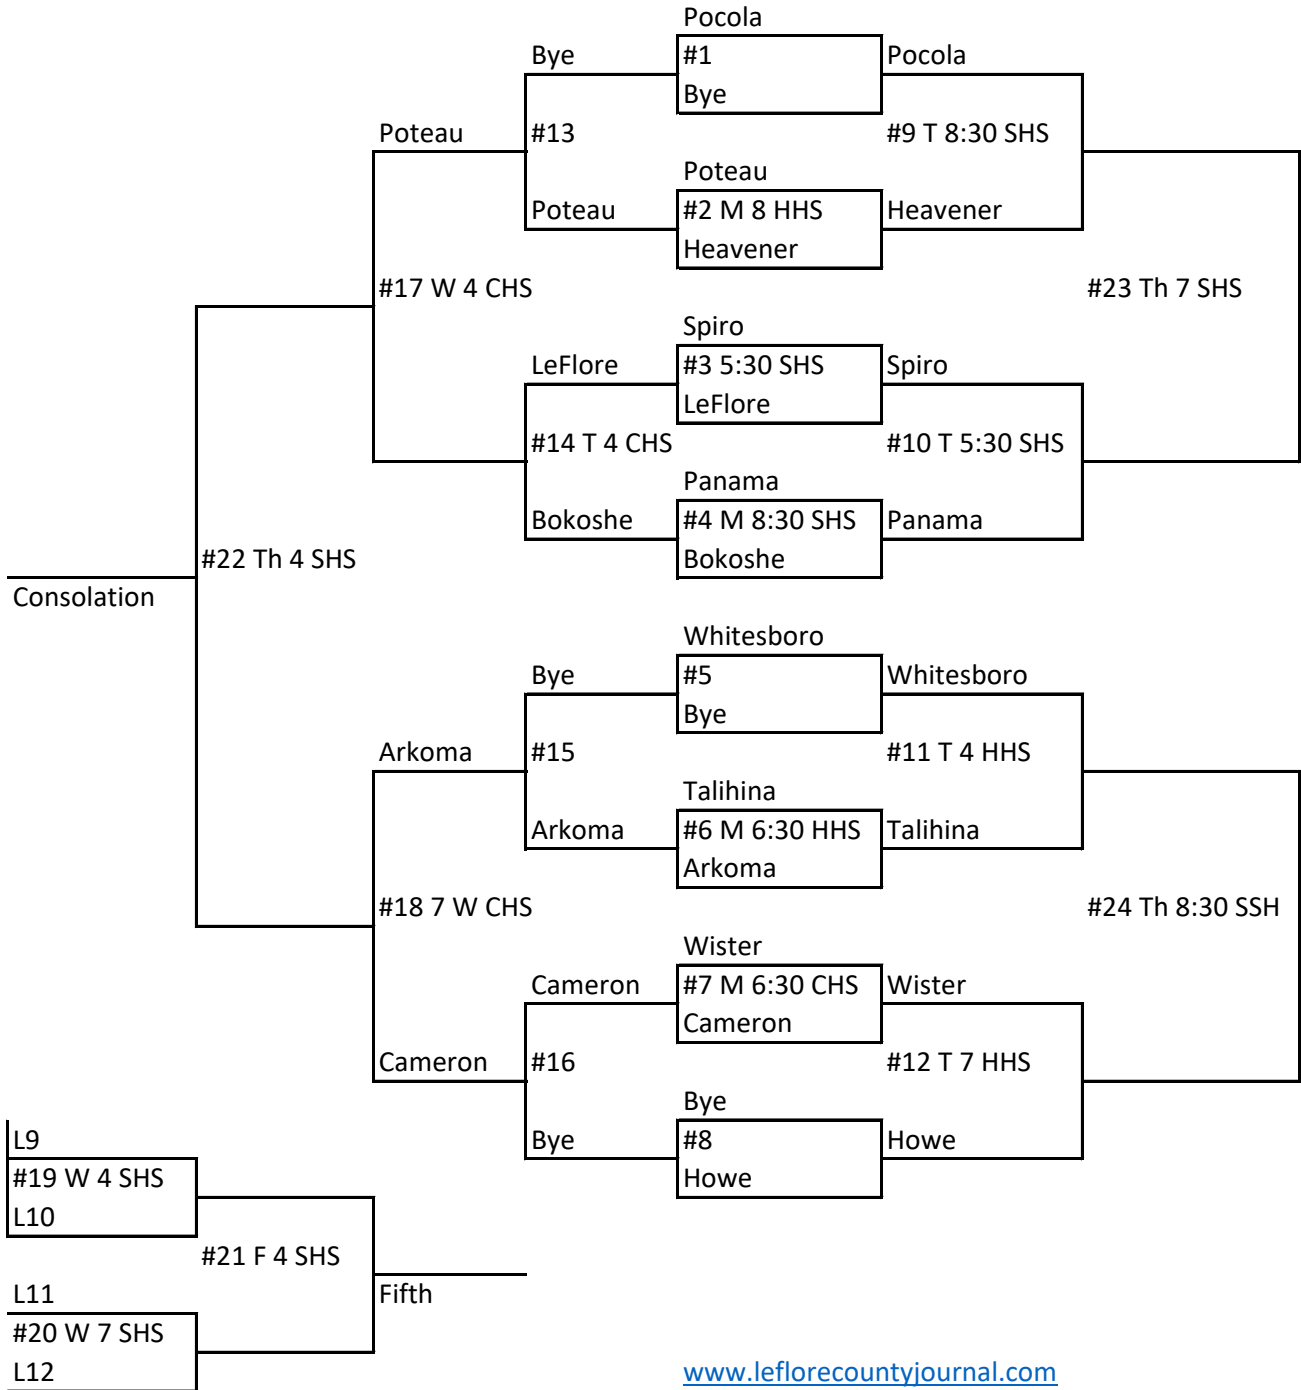

2025 LeFlore County Tournament girls

SHS=Spiro High School
HHS=Heavener High School
CHS=Cameron High School